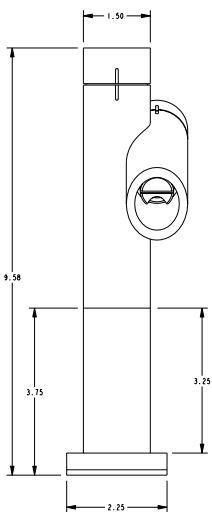

# Bridge Single Hole Faucet with Radius Technology

Standard

Optional 1.25" Extension Item #18651

Optional 3.25" Extension Item #18652

Optional 4.98" Extension Item #19029