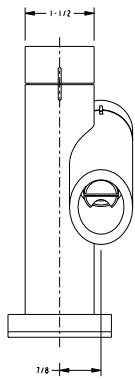

# Bridge Single Hole Faucet with Radius Technology

Standard

Optional 1.25" Extension Item #18651

Optional 3.25" Extension Item #18652

Optional 4.98" Extension Item #19029