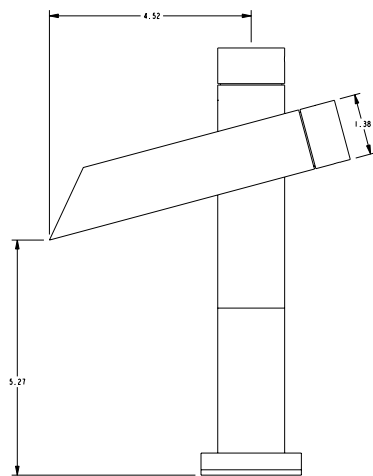

# Bridge Single Hole Faucet with Radius Technology

Standard

Optional 1.25" Extension Item #18651

Optional 3.25" Extension Item #18652

Optional 4.98" Extension Item #19029