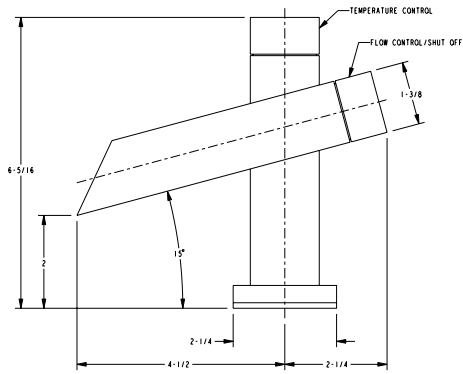

# Bridge Single Hole Faucet with Radius Technology

Standard

Optional 1.25" Extension Item #18651

Optional 3.25" Extension Item #18652

Optional 4.98" Extension Item #19029