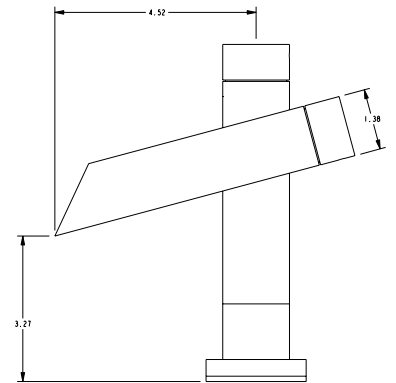

# Bridge Single Hole Faucet with Radius Technology

Standard

Optional 1.25" Extension Item #18651

Optional 3.25" Extension Item #18652

Optional 4.98" Extension Item #19029