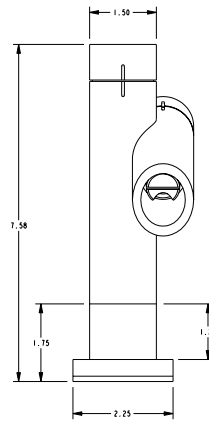

# Bridge Single Hole Faucet with Radius Technology

Standard

Optional 1.25" Extension Item #18651

Optional 3.25" Extension Item #18652

Optional 4.98" Extension Item #19029