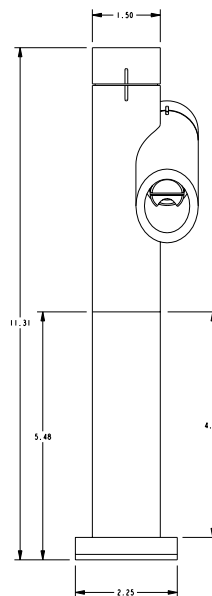

# Bridge Single Hole Faucet with Radius Technology

Standard

Optional 1.25" Extension Item #18651

Optional 3.25" Extension Item #18652

Optional 4.98" Extension Item #19029