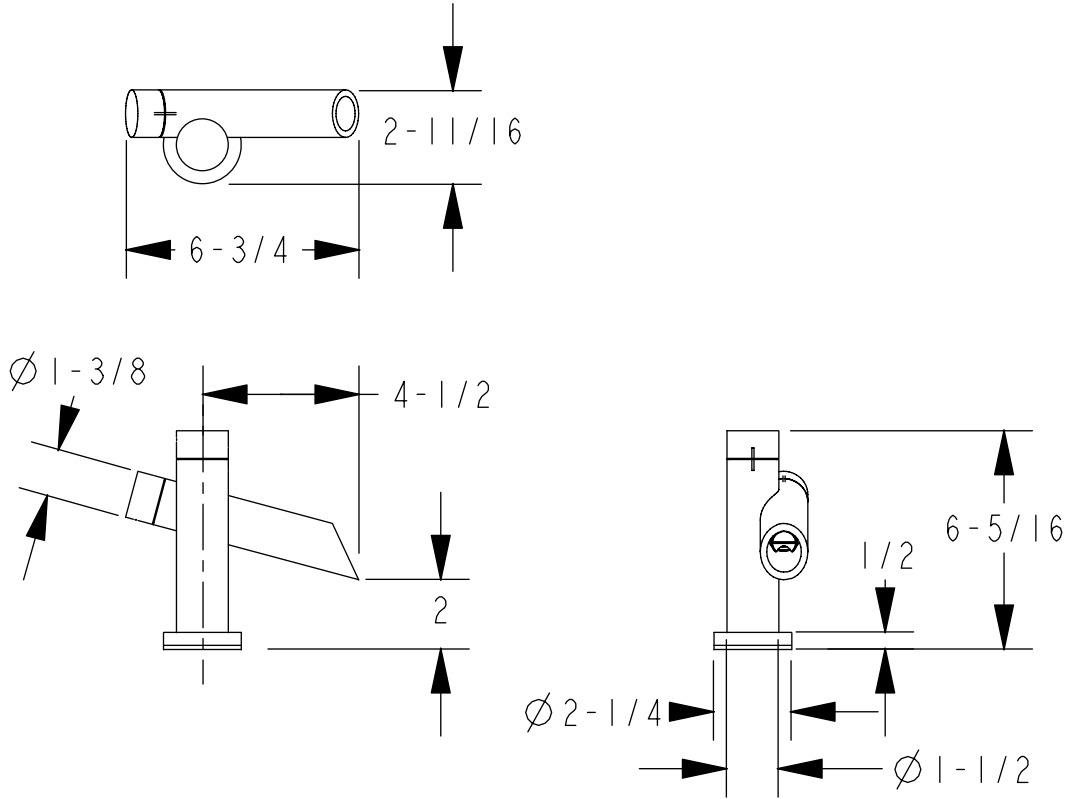

All measurements in inches

Image NOT to Scale

We reserve the right to make revisions without notice in the design of fixtures or in packaging unless this right has specifically been waived at the time the order is accepted.

This product meets ANSI/NSF Standard 61, Sect. 9, Safe Drinking Water Act - Lead Content and Leaching

MANUFACTURED :: CALIFORNIA, US (CNC) COMPUTER NUMERIC CONTROL

MATERIAL :: SOLID BRASS

WEIGHT(LBS.) :: 12

FLOW :: 1.5 GPM (GALLONS PER MINUTE)

CARTRIDGE :: CERAMIC 1/4 TURN (GERMANY)

SPECIAL FEATURES :: AVAILABLE IN 4 DIFFERENT HEIGHTS, BUILT-IN VOLUME CONTROL AND TEMPERATURE MIXER

COMPONENTS INCLUDED :: 01111-888-000 RADIUS TECHNOLOGY KIT, 06003-110 COMPLETE SOFT TOUCH POP-UP DRAIN ASSEMBLY IN MATCHING FINISH