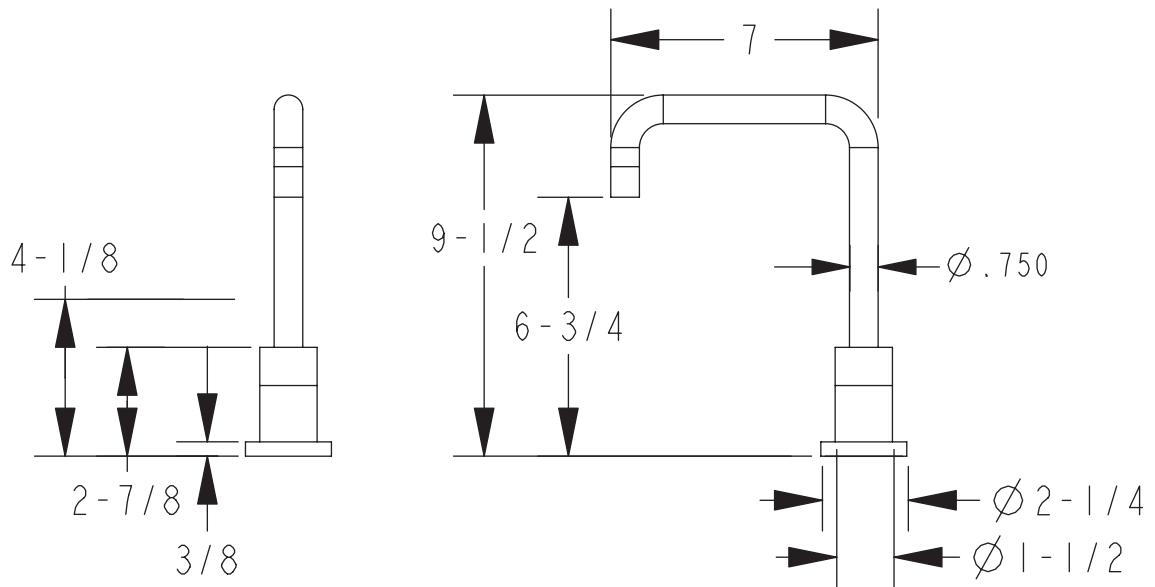

All measurements in inches

Image NOT to Scale

We reserve the right to make revisions without notice in the design of fixtures or in packaging unless this right has specifically been waived at the time the order is accepted.

This product meets ANSI/NSF Standard 61, Sect. 9, Safe Drinking Water Act - Lead Content and Leaching

MANUFACTURED :: CALIFORNIA, US (CNC) COMPUTER NUMERIC CONTROL

MATERIAL :: SOLID BRASS

WEIGHT(LBS.) :: 5

FLOW :: 2.2 GPM (GALLONS PER MINUTE)

CARTRIDGE :: CERAMIC 1/4 TURN (GERMANY)

SPECIAL FEATURES :: NO VOLUME CONTROLS, TOUCH-LESS, SENSOR-LESS

COMPONENTS INCLUDED :: SPOUT, 01111-888-000 (RADIUS™ TECHNOLOGY KIT), SOFT TOUCH POP-UP DRAIN ASSEMBLY IN MATCHING FINISH